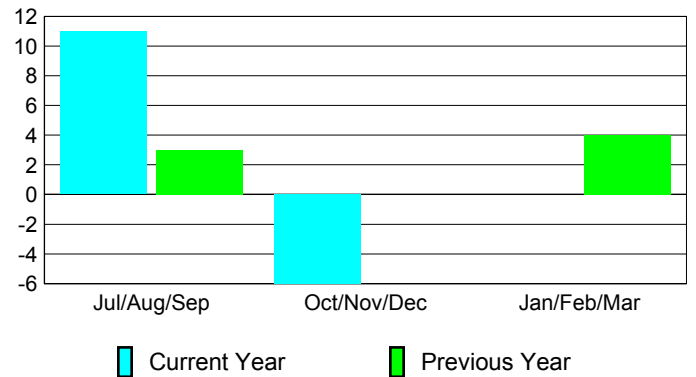

Membership Results
2012-2013

Membership
2011-2012

Month	Net Memb Goal	Actual New Memb	Actual Dropped Memb	Gain/Loss of Memb	Gain/Loss of Memb
Jul/Aug/Sep	0	50	-39	11	3
Oct/Nov/Dec	0	22	-28	-6	0
Jan/Feb/Mar	0	0	0	0	4
Totals	0	72	-67	5	7

Membership Results 2012-2013

Goal, New, Dropped, Gain/Loss

Comparison of Membership Gain/Loss

Current Year Compared to the Previous Year

Gender Comparison 2012-2013

Jul/Aug/Sep

Oct/Nov/Dec

Jan/Feb/Mar