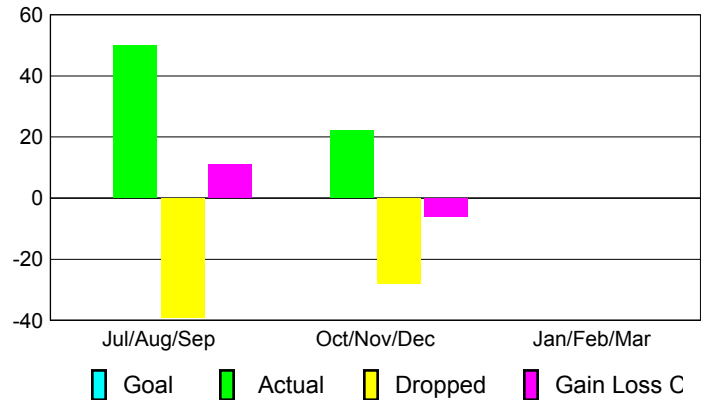

Membership Results 2012-2013

Goal, New, Dropped, Gain/Loss

Comparison of Membership Gain/Loss

Current Year Compared to the Previous Year